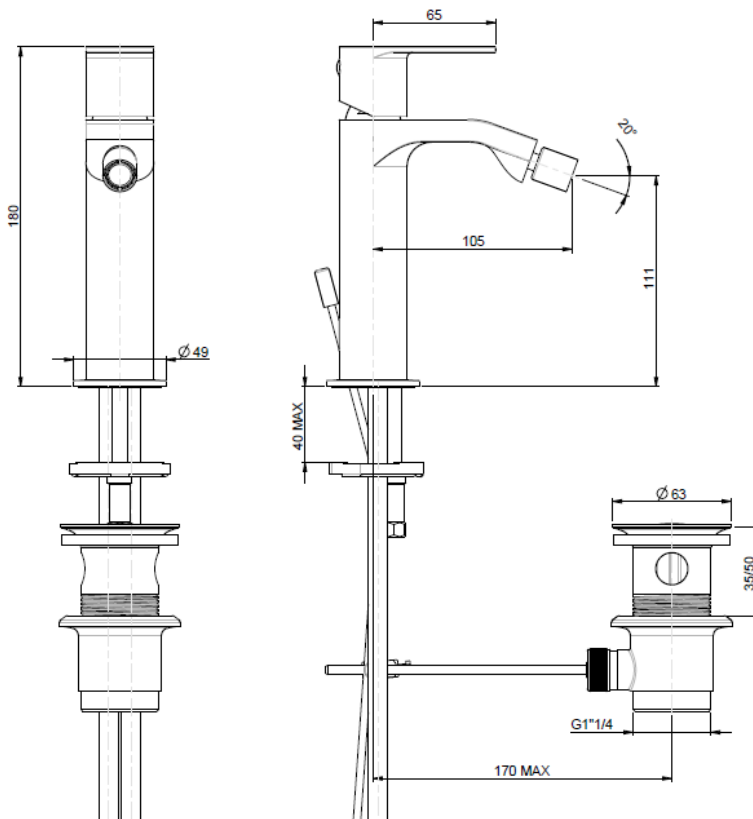

Proudly imported and distributed by
Gro Agencies Pty Ltd
Unit 2 / 37 Howe St, Osborne Park, WA, 6017
P 08 9446 3288 E info@groagencies.com.au W www.groagencies.com.au